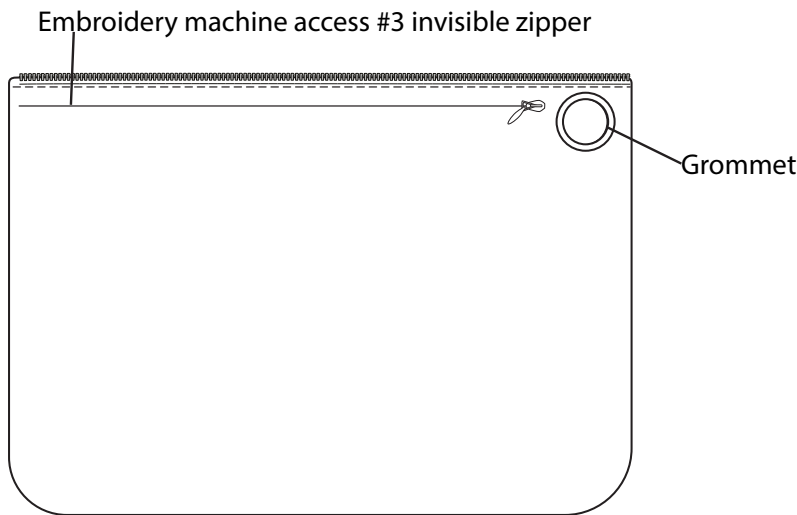

SPRING/ SUMMER 2018
 Style Number: CPSS18-9003
 Small Monogram Whipstitch Clutch

JAN 25, 2017

Monogramable Clutch

Whipstitch reference

FRONT INSIDE VIEW

Colours and finish reference

Colours (refer to image)

Silver

Gunmetal

Gold

Details

- * Monogramable clutch fully lined with embroidery access opening at the front of the purse
- * Lining at back of purse will have credit card pockets
- * Material will be metallic PU - refer to image for finish and material
- * Hardware and lining will be DTM to the main colours