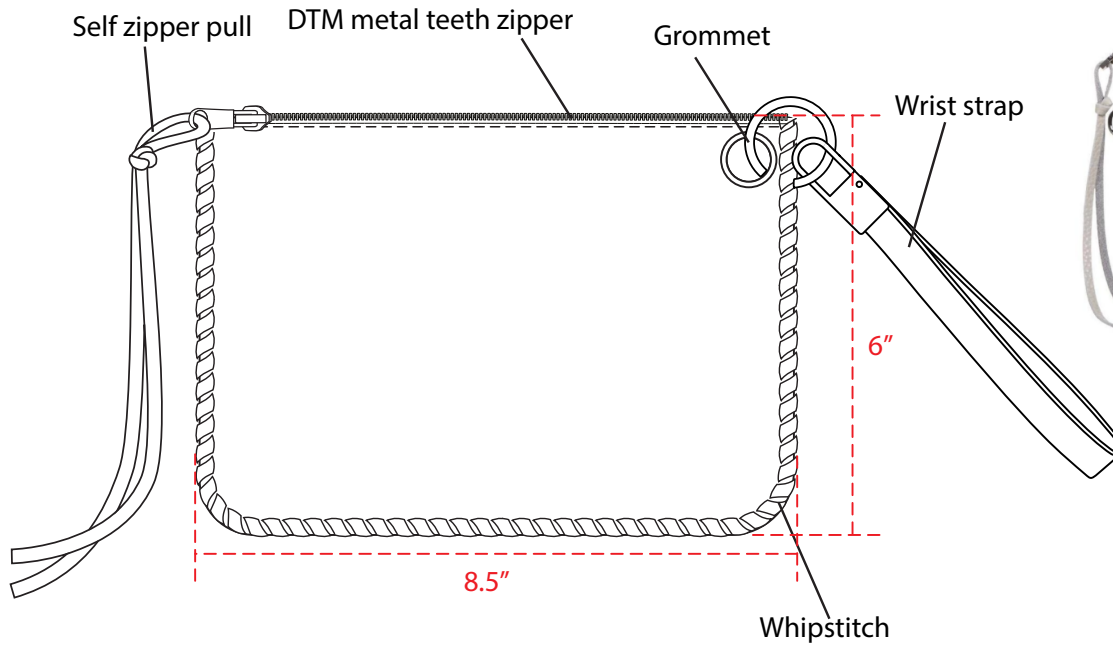

SPRING/ SUMMER 2018
 Style Number: CPSS18-9003
 Small Monogram Whipstitch Clutch

JAN 25, 2017

Monogramable Clutch

Whipstitch reference

FRONT INSIDE VIEW

Colours and finish reference

Colours (refer to image)

Silver

Gunmetal

Gold

Details

- * Monogramable clutch fully lined with embroidery access opening at the front of the purse
- * Lining at back of purse will have credit card pockets
- * Material will be metallic PU - refer to image for finish and material
- * Hardware and lining will be DTM to the main colours